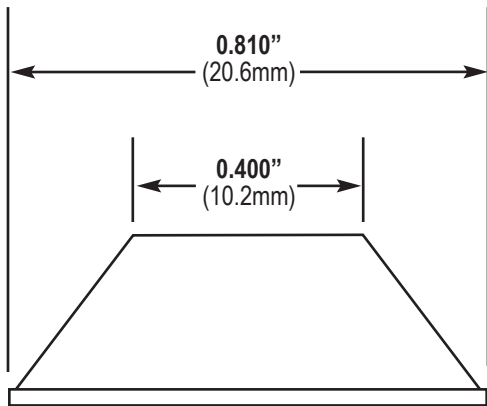

Bumper Specialties, Inc.

1607 Imperial Way, West Deptford, New Jersey, 08066, USA
Phone: 856-345-7650 | Fax: 856-345-7690
www.bumperspecialties.com | Email: BumperInfo@BumperSpecialties.com

Made in USA

Kiss-cut dimension

Includes adhesive thickness, does not include release liner.

Pressure Sensitive Adhesive ↑

BS-19 Mechanical

Actual Size

General Specifications

Material: Polyurethane
Pressure Sensitive Adhesive: Rubber - or - Acrylic
Durometer, Shore A: 60-70 Standard
Tolerance: ± 0.02" (.5mm)

Sheet Size: 6" x 12"
Per Sheet: 98 Pieces — 7 across x 14 down
Per Box: 2,646 Pieces — 27 Sheets
Colors: Clear, Black, White, Brown, Gray