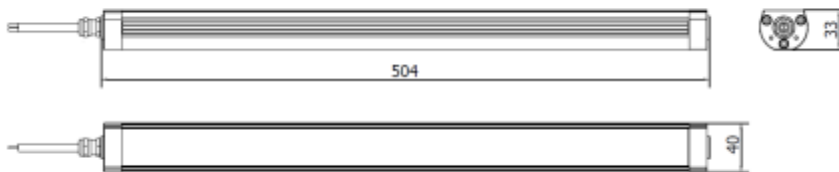

CA0321S0502

COMPACT ALPHA

PRODUCT FEATURES

Power usage	18 W
Power supply	24 Vdc
Light source	LED
Electrical connection	Cable 3m (10ft)
Color temperature	5000K, CRI 80
Luminous flux	1800 lm
Efficiency	100 lm/W
Light beam angle	90°
Housing	Anodized aluminum
Front protection	Tempered glass
Protection index	IP67 (compatible with NEMA TYPE 12)
Impact resistance	IK06
Operating temperature	-20°C to + 45°C (-04°F to +113°F)
Weight	1,00 kg (2,20 lb)
Agency approvals	cURus in compliance with UL2108, CSA C22.2, CE, RoHS
Mounting	CAFX02 Stainless-Steel Brackets

NOTE: Installation Height: 1m