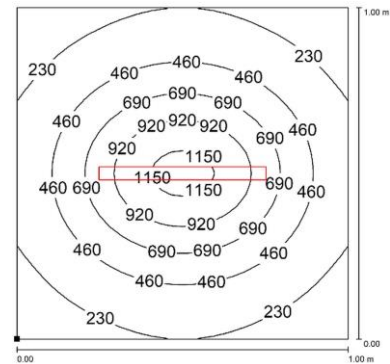

CA0321S0502

COMPACT ALPHA

PRODUCT FEATURES

Power usage	18 W
Power supply	24 Vdc
Light source	LED
Electrical connection	Cable 3m (10ft)
Color temperature	5000K, CRI 80
Luminous flux	1800 lm
Efficiency	100 lm/W
Light beam angle	90°
Housing	Anodized aluminum
Front protection	Tempered glass
Protection index	IP67 (compatible with NEMA TYPE 12)
Impact resistance	IK06
Operating temperature	-20°C to + 45°C (-04°F to +113°F)
Weight	1,00 kg (2,20 lb)
Agency approvals	cURus in compliance with UL2108, CSA C22.2, CE, RoHS
Mounting	CAFX02 Stainless-Steel Brackets

NOTE: Installation Height: 1m