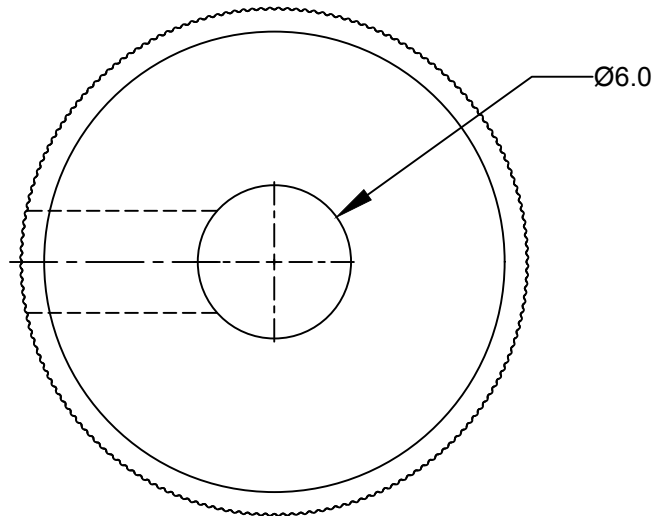

# 20x14mm Knurled Knob With Set Screw

(All Dimensions in mm)

Material Thickness: 1.6mm