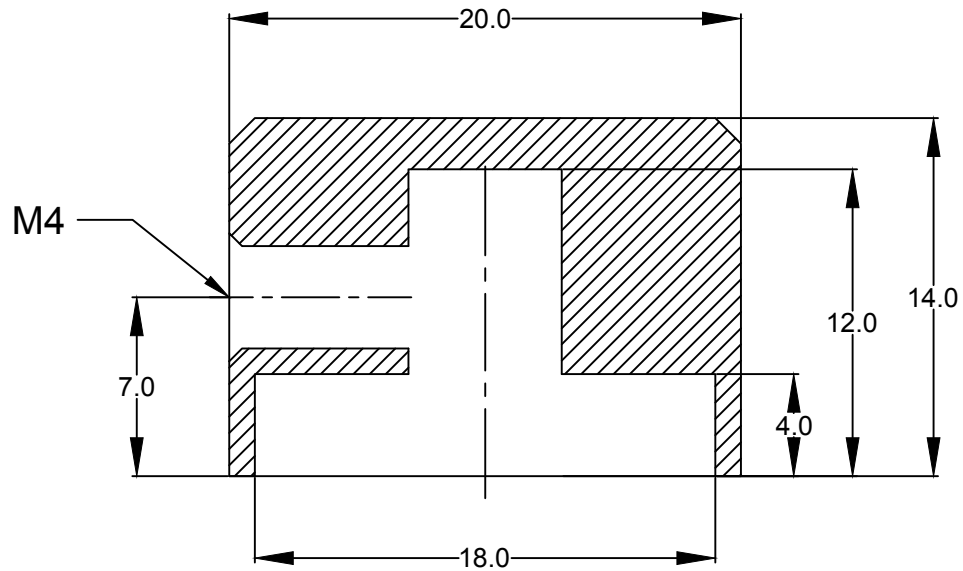

# 20x14mm Knurled Knob With Set Screw

(All Dimensions in mm)

Material Thickness: 1.6mm