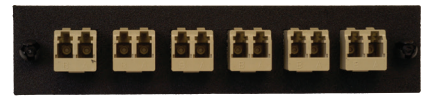

F1-LC24AQBLKUL

F1-LC6DSUL

F1-LCDBKMUL

F1-SC6DBKAPCSUL

F1-LC24DBKSPCSUL

F1-LC3QBKAQMUL

F1-LCDBKAQUL

F1-SC3DBKAPCSUL

- LGX Compatible
- Easy snap-in mounting in FIS Rack and Wallmount enclosures
- Singlemode UPC & APC adapters utilize a ceramic alignment sleeve
- Multimode adapters utilize a phosphour bronze alignment sleeve
- Available in black or off-white powder coat

AVAILABLE STYLES

- Blank
- SC - 6 & 8 pack, SM, UPC, APC, MM, 1/10Gig (Aqua)
- SC Duplex - 6 pack, SM, UPC, APC, MM, 1/10Gig (Aqua)
- LC Duplex - 3, 6 pack, SM, UPC, APC, MM, 1/10Gig (Aqua)
- LC Quad - 6 pack, SM, UPC, APC, MM, 1/10Gig (Aqua)
- ST - 6, 8, 12 pack, SM & MM
- FC - 6 pack, SM, MM
- Others available on request

SPECIFICATIONS

Face Plate *LGX Compatible	5.1"W x 1.13"H
Mounting Pins	4.64" on-center
Material	16 Gauge Cold Rolled Steel .059" thick
Finish	Black or Off White Powder Coat

SC ADAPTER PANELS

OFF WHITE PART #	BLACK PART #	DESCRIPTION
F1-SC6U	F1-SC6IUBK	SC 6 Pack (Unloaded)
F1-SC6MUL	F1-SC6IBKMUL	SC 6 Pack (Multimode - Loaded) Beige Adapters 6 Fibers
F1-SC6SUL	F1-SC6IBKSUL	SC 6 Pack (Singlemode - Loaded) Blue Adapters 6 Fibers
F1-SC6APCUL	F1-SC6IBKAPCUL	SC 6 Pack (APC Singlemode - Loaded) Green Adapters 6 Fibers
F1-SC3DSUL	F1-SC3DBKSUL	SC/UPC SM 3 Pack Plate w/Blue Duplex Adapters 6 Fibers
F1-SC3DAPCSUL	F1-SC3DBKAPCSUL	SC/APC SM 3 Pack Plate w/Green Duplex Adapters 6 Fibers
F1-SC3DAQMUL	F1-SC3DBKAQMUL	SC 10 Gig MM 3 Pack Plate w/Aqua Duplex Adapters 6 Fibers
F1-SC6DMUL	F1-SC6DBKMUL	SC Duplex 6 Pack (Multimode - Loaded) Beige Adapters 12 Fibers
F1-SC6DAQUL	F1-SC6DAQBKUL	SC Duplex 6 Pack (Multimode - 10 Gig Loaded) Aqua Adapters 12 Fibers
F1-SC6DSUL	F1-SC6DBKSUL	SC Duplex 6 Pack (Singlemode - Loaded) Blue Adapters 12 Fibers