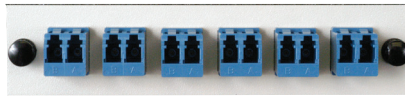

F1-LC24AQBLKUL

F1-LC6DSUL

F1-LCDBKMUL

F1-SC6DBKAPCSUL

F1-LC24DBKSPCSUL

F1-LC3QBKAQMUL

F1-LCDBKAQUL

F1-SC3DBKAPCSUL

- LGX Compatible
- Easy snap-in mounting in FIS Rack and Wallmount enclosures
- Singlemode UPC & APC adapters utilize a ceramic alignment sleeve
- Multimode adapters utilize a phosphour bronze alignment sleeve
- Available in black or off-white powder coat

AVAILABLE STYLES

- Blank
- SC - 6 & 8 pack, SM, UPC, APC, MM, 1/10Gig (Aqua)
- SC Duplex - 6 pack, SM, UPC, APC, MM, 1/10Gig (Aqua)
- LC Duplex - 3, 6 pack, SM, UPC, APC, MM, 1/10Gig (Aqua)
- LC Quad - 6 pack, SM, UPC, APC, MM, 1/10Gig (Aqua)
- ST - 6, 8, 12 pack, SM & MM
- FC - 6 pack, SM, MM
- Others available on request

SPECIFICATIONS

Face Plate *LGX Compatible	5.1"W x 1.13"H
Mounting Pins	4.64" on-center
Material	16 Gauge Cold Rolled Steel .059" thick
Finish	Black or Off White Powder Coat

SC ADAPTER PANELS

OFF WHITE PART #	BLACK PART #	DESCRIPTION
F1-SC6U	F1-SC6IUBK	SC 6 Pack (Unloaded)
F1-SC6MUL	F1-SC6IBKMUL	SC 6 Pack (Multimode - Loaded) Beige Adapters 6 Fibers
F1-SC6SUL	F1-SC6IBKSUL	SC 6 Pack (Singlemode - Loaded) Blue Adapters 6 Fibers
F1-SC6APCUL	F1-SC6IBKAPCUL	SC 6 Pack (APC Singlemode - Loaded) Green Adapters 6 Fibers
F1-SC3DSUL	F1-SC3DBKSUL	SC/UPC SM 3 Pack Plate w/Blue Duplex Adapters 6 Fibers
F1-SC3DAPCSUL	F1-SC3DBKAPCSUL	SC/APC SM 3 Pack Plate w/Green Duplex Adapters 6 Fibers
F1-SC3DAQMUL	F1-SC3DBKAQMUL	SC 10 Gig MM 3 Pack Plate w/Aqua Duplex Adapters 6 Fibers
F1-SC6DMUL	F1-SC6DBKMUL	SC Duplex 6 Pack (Multimode - Loaded) Beige Adapters 12 Fibers
F1-SC6DAQUL	F1-SC6DAQBKUL	SC Duplex 6 Pack (Multimode - 10 Gig Loaded) Aqua Adapters 12 Fibers
F1-SC6DSUL	F1-SC6DBKSUL	SC Duplex 6 Pack (Singlemode - Loaded) Blue Adapters 12 Fibers