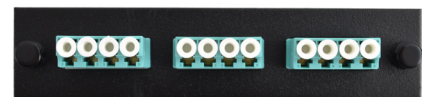

F1-LC24AQBLKUL

F1-LC6DSUL

F1-LCDBKMUL

F1-SC6DBKAPCSUL

F1-LC24DBKSPCSUL

F1-LC3QBKAQMUL

F1-LCDBKAQUL

F1-SC3DBKAPCSUL

- LGX Compatible
- Easy snap-in mounting in FIS Rack and Wallmount enclosures
- Singlemode UPC & APC adapters utilize a ceramic alignment sleeve
- Multimode adapters utilize a phosphour bronze alignment sleeve
- Available in black or off-white powder coat

AVAILABLE STYLES

- Blank
- SC - 6 & 8 pack, SM, UPC, APC, MM, 1/10Gig (Aqua)
- SC Duplex - 6 pack, SM, UPC, APC, MM, 1/10Gig (Aqua)
- LC Duplex - 3, 6 pack, SM, UPC, APC, MM, 1/10Gig (Aqua)
- LC Quad - 6 pack, SM, UPC, APC, MM, 1/10Gig (Aqua)
- ST - 6, 8, 12 pack, SM & MM
- FC - 6 pack, SM, MM
- Others available on request

SPECIFICATIONS

Face Plate *LGX Compatible	5.1"W x 1.13"H
Mounting Pins	4.64" on-center
Material	16 Gauge Cold Rolled Steel .059" thick
Finish	Black or Off White Powder Coat

SC ADAPTER PANELS

OFF WHITE PART #	BLACK PART #	DESCRIPTION
F1-SC6U	F1-SC6IUBK	SC 6 Pack (Unloaded)
F1-SC6MUL	F1-SC6IBKMUL	SC 6 Pack (Multimode - Loaded) Beige Adapters 6 Fibers
F1-SC6SUL	F1-SC6IBKSUL	SC 6 Pack (Singlemode - Loaded) Blue Adapters 6 Fibers
F1-SC6APCUL	F1-SC6IBKAPCUL	SC 6 Pack (APC Singlemode - Loaded) Green Adapters 6 Fibers
F1-SC3DSUL	F1-SC3DBKSUL	SC/UPC SM 3 Pack Plate w/Blue Duplex Adapters 6 Fibers
F1-SC3DAPCSUL	F1-SC3DBKAPCSUL	SC/APC SM 3 Pack Plate w/Green Duplex Adapters 6 Fibers
F1-SC3DAQMUL	F1-SC3DBKAQMUL	SC 10 Gig MM 3 Pack Plate w/Aqua Duplex Adapters 6 Fibers
F1-SC6DMUL	F1-SC6DBKMUL	SC Duplex 6 Pack (Multimode - Loaded) Beige Adapters 12 Fibers
F1-SC6DAQUL	F1-SC6DAQBKUL	SC Duplex 6 Pack (Multimode - 10 Gig Loaded) Aqua Adapters 12 Fibers
F1-SC6DSUL	F1-SC6DBKSUL	SC Duplex 6 Pack (Singlemode - Loaded) Blue Adapters 12 Fibers