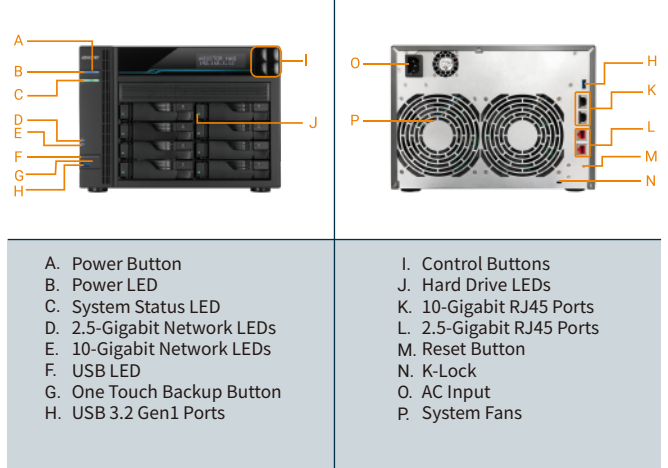

Hardware Specification

LOCKERSTOR 8 (AS6508T)

Processor	Intel ATOM C3538 2.1GHz Quad-Core Processor
Memory	8GB SO-DIMM DDR4 (Expandable. max. 64GB, 32GB x2)
M.2 Drive Slots	2x M.2 PCIe(NvMe) or SATA3 supported M.2 2280, 2260 and 2242
Drive Bays	8x SATA3 6Gb/s; 3.5"/2.5" HDD/SSD
Network	10 Gigabit Ethernet x2; 2.5 Gigabit Ethernet x2
External Device Interface	2x USB 3.2 Gen 1 (1 x Front ; 1x Rear)
Dimensions (HxWxD)	215.5(H) x 293(W) x 230(D) mm
Weight	6.2 (kg)/13.67 (lb)
Power	Internal Power Supply: 250W
Operation/Disk Hibernation/Sleep Mode(S3)	66.9W/37.2W/No Sleep Mode
Volume Type	Single, JBOD, RAID 0/1/5/6/10, RAID 1/5/6/10 + Hot Spare

A. Power Button B. Power LED C. System Status LED D. 2.5-Gigabit Network LEDs E. 10-Gigabit Network LEDs F. USB LED G. One Touch Backup Button H. USB 3.2 Gen1 Ports	I. Control Buttons J. Hard Drive LEDs K. 10-Gigabit RJ45 Ports L. 2.5-Gigabit RJ45 Ports M. Reset Button N. K-Lock O. AC Input P. System Fans

Software & Features

Operating System

- ADM 3.4 Onwards
- Supports Online Firmware Updates

Supported OS

- Windows XP, Vista, 7, 8, 10, Server 2003, Server 2008, Server 2012
- Mac OS X 10.6 and up
- UNIX, Linux, and BSD

Access Control

- Maximum Number of Users: 4096
- Maximum Number of Groups: 512
- Maximum Number of Shared Folders: 512
- Maximum Number of Concurrent Connections: 512
- Supports Windows Active Directory
- Supports Windows Active Directory / LDAP

File Explorer

- Web-based File Management
- ISO File Mounting
- Share Links
- Task Monitor
- Browse Files on Local PC
- Thumbnail Previews
- Data Access via External Optical Drive
- Supports video playback

System Administration

- Log Type:
  - System Log, Connection Log, File Access Log
- Real-time Online User Monitor
- Real-time System Monitor
- User Quota
- Virtual Drive (ISO Mounting, Maximum 16)
- UPS Support

Storage Management

- Support Multiple Volumes with Spare Disks
- Volume Type: Single disk, JBOD, RAID 0, RAID 1, RAID 5, RAID 6, RAID 10
- Support for Online RAID Level Migration

Disk Management

- Scheduled Bad Block Scans
- Scheduled S.M.A.R.T Scans

External Devices

- Supports USB External Storage Devices
- USB Wi-Fi Dongle Support
- Bluetooth Dongle/Speaker Support
- USB Printer Support
- USB DAC/IR Receiver/Keyboard/Mouse Support
- USB CD ROM Drives/DVD ROM Drives/BD-ROM Drives

Energy Control

- Configurable Disk Hibernation and Sleep Mode Wait Time
- Configurable Time Period for Sleep Mode Activation
- Automatic Sleep

Supported Browsers

- Internet Explorer 11 Onwards, Firefox, Chrome, Safari, Microsoft Edge

Network

- TCP/IP (IPv4 & IPv6)
- Link Aggregation: Supports 802.3ad and Six Other Modes for Load Balancing and/or Network Failover
- Jumbo Frame (MTU)
- VLAN
- EZ Connect
- Wireless Network
- DDNS/EZ-Router
- Supports Wake-on-LAN (WOL)
  - Only supported on 2.5 GbE port
- Supports Wake-on-WAN (WOW)
  - Only supported on 2.5 GbE port

Network Protocols

- CIFS / SMB, SMB 2.0 / 3.0, AFP, NFS, FTP (Unicode Supported), TFTP, WebDAV, Rsync, SSH, SFTP, iSCSI/IP-SAN, HTTP, HTTPS, Proxy, SNMP, Syslog

Security

- AES 256-Bit Encryption
- Firewall: Prevent Unauthorized Access
- Alert Notifications: E-mail, SMS
- Encrypted Connections: HTTPS, FTP over SSL/TLS, SSH, SFTP, Rsync over SSH
- Built-in Hardware Encryption Engine: AS10/31/32/61/62/63/64/70/ Nimbustor/Lockerstor(AS65) series

Backup Solutions

- Rsync (Remote Sync) Backup · Cloud Backup
- FTP Backup · External Backup
- One Touch Backup · EZ Sync

EZ Sync Manager