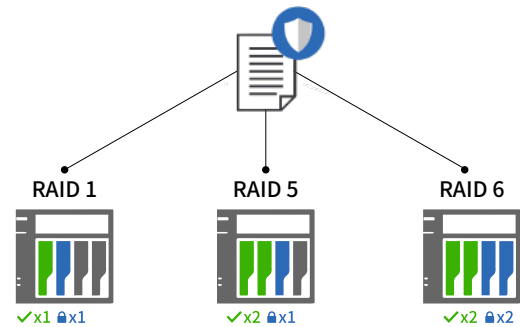

Data Protection Starts with ASUSTOR RAID

ASUSTOR understands that your data is priceless, therefore an ASUSTOR NAS provides different RAID options, giving your data various levels of protection from the moment it is first stored on the NAS. We recommend you plan your storage protection based on your NAS model and number of hard drives. Data protection has never been so simple.