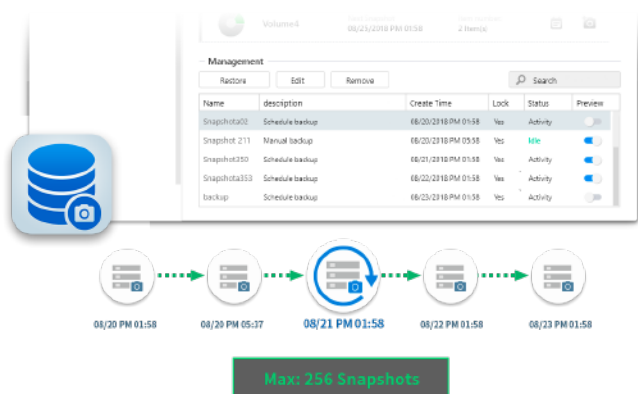

4096
Accounts

512
Groups

512
Shared Folders

512
Concurrent Connections

Snapshot Center

Snapshot Center is a new feature for ASUSTOR NAS devices to utilize Btrfs and iSCSI volumes to take snapshots of the information inside a NAS. Snapshot Center supports up to 256 snapshots of a volume and can be done every five minutes, creating a backup that can be restored easily if data is damaged or lost.

ASUSTOR EZ Sync

1. All new UI. Simpler and easier to operate. View NAS information quickly.
2. More complete settings - offering detailed folder lists. Easily select folders and files not in a folder.
3. Notifications for abnormal status
4. Support 2-step verification increase account safety.
5. Improve NAS connecting and file sync system stability for better user experience.