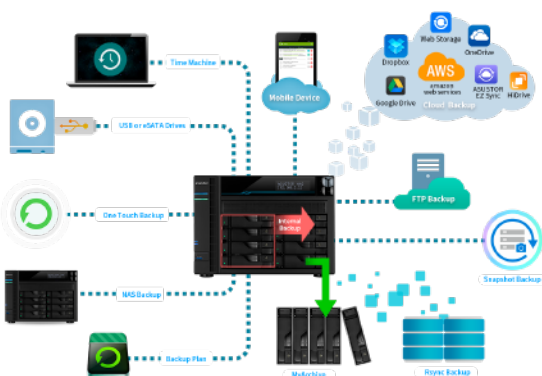

Access Control

- File/folder/app isolation
- 2-Step Verification
- Wake-on-LAN (WOL)
- Wake-on-WAN (WAN)

Wake Up From Anywhere

The Lockerstor 8 and 10 feature Wake on WAN technology. No specialized equipment or settings are needed to wake the NAS. Simply use ASUSTOR's wide variety of mobile apps, including but not limited to AiMaster, AiMusic, AiVideos and AiData to turn the NAS on or off remotely. Wake on WAN helps protect data by keeping the NAS powered off when not in use; thereby helping to prevent attacks, protects data integrity by remaining powered off during power failures and Wake on WAN also saves electricity, making for an even more efficient NAS.

Comprehensive Backup Solutions

ASUSTOR's comprehensive backup solution provides more than twelve backup options, including, but not limited to Amazon S3, Dropbox, Google Drive, and Onedrive. ASUSTOR Backup Plan for Windows as well as Time Machine for macOS provide easy backups for desktop and laptops while MyArchive removable hard drives provide long term storage. Btrfs is now supported and with Snapshot Center, can take snapshots of your information in the event of unintentional modification. Restore previous versions easily with Snapshot Center.

4096
Accounts

512
Groups

512
Shared Folders

512
Concurrent Connections

Snapshot Center

Snapshot Center is a new feature for ASUSTOR NAS devices to utilize Btrfs and iSCSI volumes to take snapshots of the information inside a NAS. Snapshot Center supports up to 256 snapshots of a volume and can be done every five minutes, creating a backup that can be restored easily if data is damaged or lost.

Network Recycle Bin

- Share folder-based
- Maintains original directory structure and file permission
- On-click restore
- Supports scheduled emptying
- Filtering rules
 - 1.File size
 - 2.File extension
- Deletion Settings
 - 1.File size
 - 2.File date