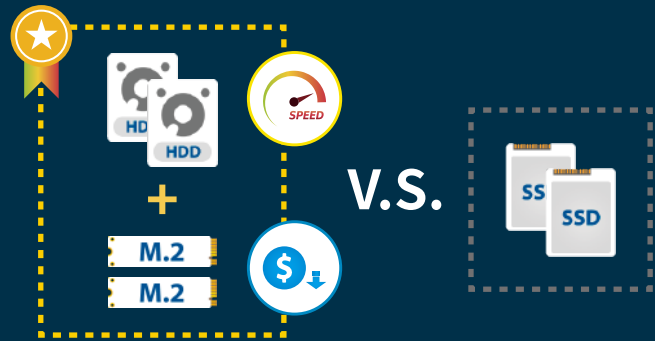

The all new Lockerstor series of NAS feature dual Intel 10-Gigabit Ethernet ports as well as dual Realtek 2.5-Gigabit Ethernet ports. With a managed switch that supports multiple speeds, take advantage of up to 20 gbps of speed with both 10-Gigabit ports or up to 5 gbps on both 2.5-Gigabit ports.

1. Lockerstor NVMe SSD caching increases performance by up to 60%.
2. Lockerstor NVMe SSD caching is faster than if all bays were filled with SATA SSDs while remaining cheaper. With dual 10-Gigabit Ethernet, bottlenecks on NVMe SSDs have been lifted, making the Lockerstor one of the fastest NAS devices ever.